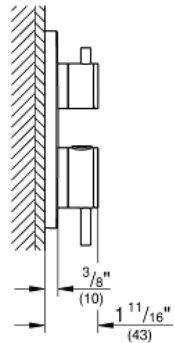

ATRIO
MODEL # 24151EN3

Pure Freude
an Wasser

GROHE

Product Description:
ATRIO

Standard Specification:

- Final installation set for:
- GROHE Rapido SmartBox (35 600 000)
- **GROHE TurboStat** Compact cartridge with wax thermoelement
- **GROHE StarLight** finish
- Wall escutcheon with **GROHE QuickFix** (covered escutcheon and shaft sealing, covered fixing)
- Metal escutcheon, retroactively 6° adjustable
- Exposed thermostatic temperature control with SafeStop at 100°F/38°C
- GROHE SafeStop Plus temperature limiter at 115° F/46° C
- GROHE AquaDimmer, integrated shut off/diverter valve
- Metal handles
- Requires Rough-In Set (29 038 001) (sold separately)

Color:

- 24151EN3 Brushed Nickel