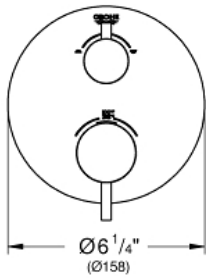

ATRIO
MODEL # 24151EN3

Pure Freude
an Wasser

GROHE

Product Description:
ATRIO

Standard Specification:

- Final installation set for:
- GROHE Rapido SmartBox (35 600 000)
- **GROHE TurboStat** Compact cartridge with wax thermoelement
- **GROHE StarLight** finish
- Wall escutcheon with **GROHE QuickFix** (covered escutcheon and shaft sealing, covered fixing)
- Metal escutcheon, retroactively 6° adjustable
- Exposed thermostatic temperature control with SafeStop at 100°F/38°C
- GROHE SafeStop Plus temperature limiter at 115° F/46° C
- GROHE AquaDimmer, integrated shut off/diverter valve
- Metal handles
- Requires Rough-In Set (29 038 001) (sold separately)